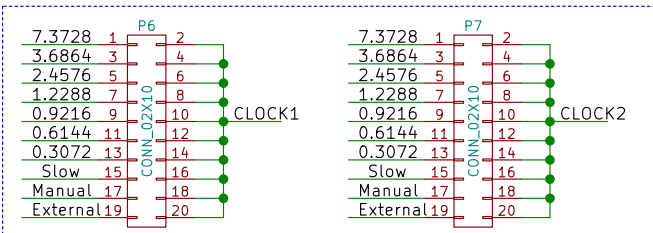

Reset Circuit

Fast Clock Generator

Clock Divider

Div	Baud	Freq
1	115200	7.3728 Mhz
2	57600	3.6864 Mhz
3	38400	2.4576
6	19200	1.2288
8	14400	0.9216
12	9600	0.6144
24	4800	0.3072

Slow Clock Generator

Manual Clock Generator

External Clock Header