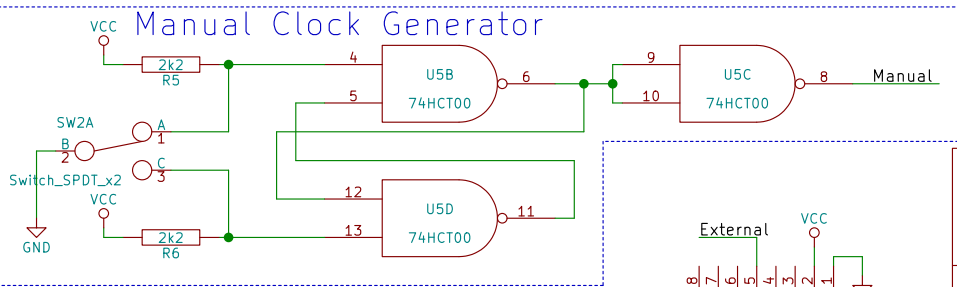

Reset Circuit

Fast Clock Generator

Clock Divider

Div	Baud	Freq
1	115200	7.3728 Mhz
2	57600	3.6864 Mhz
3	38400	2.4576
6	19200	1.2288
8	14400	0.9216
12	9600	0.6144
24	4800	0.3072

Slow Clock Generator

Manual Clock Generator

External Clock Header