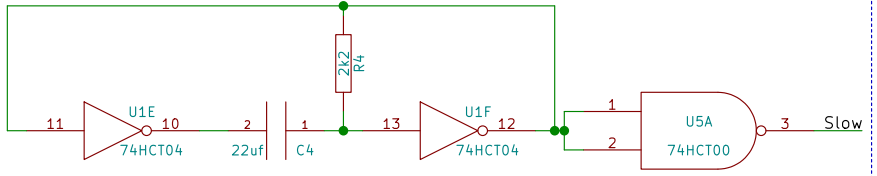

Reset Circuit

Fast Clock Generator

Clock Divider

Div	Baud	Freq
1	115200	7.3728 Mhz
2	57600	3.6864 Mhz
3	38400	2.4576
6	19200	1.2288
8	14400	0.9216
12	9600	0.6144
24	4800	0.3072

Slow Clock Generator

Manual Clock Generator

External Clock Header