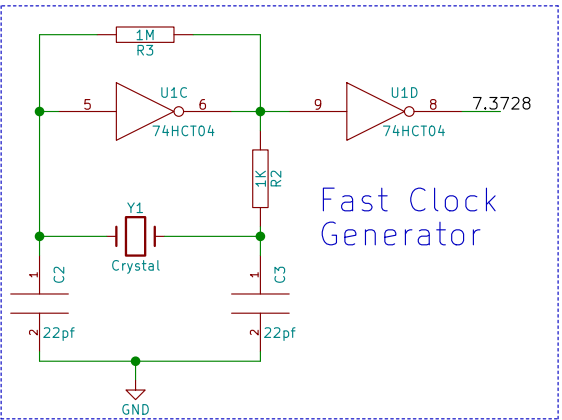

Reset Circuit

Fast Clock Generator

Clock Divider

Div	Baud	Freq
1	115200	7.3728 Mhz
2	57600	3.6864 Mhz
3	38400	2.4576
6	19200	1.2288
8	14400	0.9216
12	9600	0.6144
24	4800	0.3072

Slow Clock Generator

Manual Clock Generator

External Clock Header