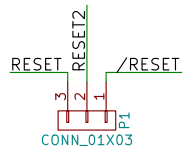

Reset Circuit

Fast Clock Generator

Clock Divider

Div	Baud	Freq
1	115200	7.3728 Mhz
2	57600	3.6864 Mhz
3	38400	2.4576
6	19200	1.2288
8	14400	0.9216
12	9600	0.6144
24	4800	0.3072

Slow Clock Generator

Manual Clock Generator

External Clock Header