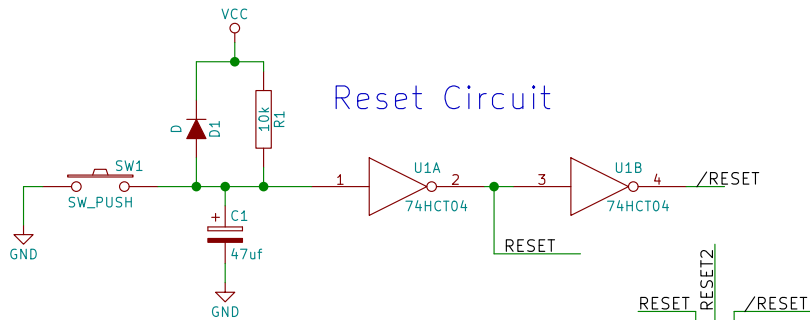

Reset Circuit

Fast Clock Generator

Clock Divider

Div	Baud	Freq
1	115200	7.3728 Mhz
2	57600	3.6864 Mhz
3	38400	2.4576
6	19200	1.2288
8	14400	0.9216
12	9600	0.6144
24	4800	0.3072

Slow Clock Generator

Manual Clock Generator

External Clock Header