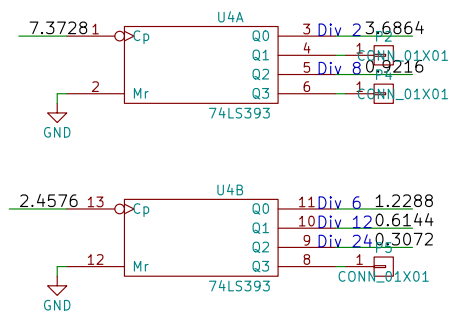

Reset Circuit

Fast Clock Generator

Clock Divider

Div	Baud	Freq
1	115200	7.3728 Mhz
2	57600	3.6864 Mhz
3	38400	2.4576
6	19200	1.2288
8	14400	0.9216
12	9600	0.6144
24	4800	0.3072

Slow Clock Generator

Manual Clock Generator

External Clock Header