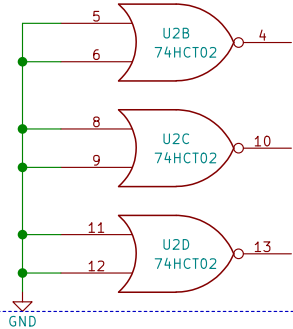

Reset Circuit

Fast Clock Generator

Clock Divider

Div	Baud	Freq
1	115200	7.3728 Mhz
2	57600	3.6864 Mhz
3	38400	2.4576
6	19200	1.2288
8	14400	0.9216
12	9600	0.6144
24	4800	0.3072

Slow Clock Generator

Manual Clock Generator

External Clock Header