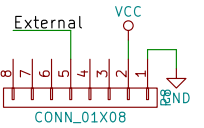

Reset Circuit

Fast Clock Generator

Clock Divider

Div	Baud	Freq
1	115200	7.3728 Mhz
2	57600	3.6864 Mhz
3	38400	2.4576
6	19200	1.2288
8	14400	0.9216
12	9600	0.6144
24	4800	0.3072

Slow Clock Generator

Manual Clock Generator

External Clock Header