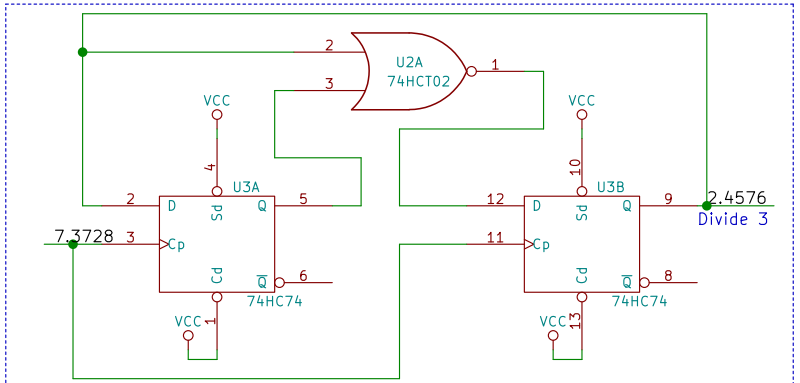

Reset Circuit

Fast Clock Generator

Clock Divider

Div	Baud	Freq
1	115200	7.3728 Mhz
2	57600	3.6864 Mhz
3	38400	2.4576
6	19200	1.2288
8	14400	0.9216
12	9600	0.6144
24	4800	0.3072

Slow Clock Generator

Manual Clock Generator

External Clock Header